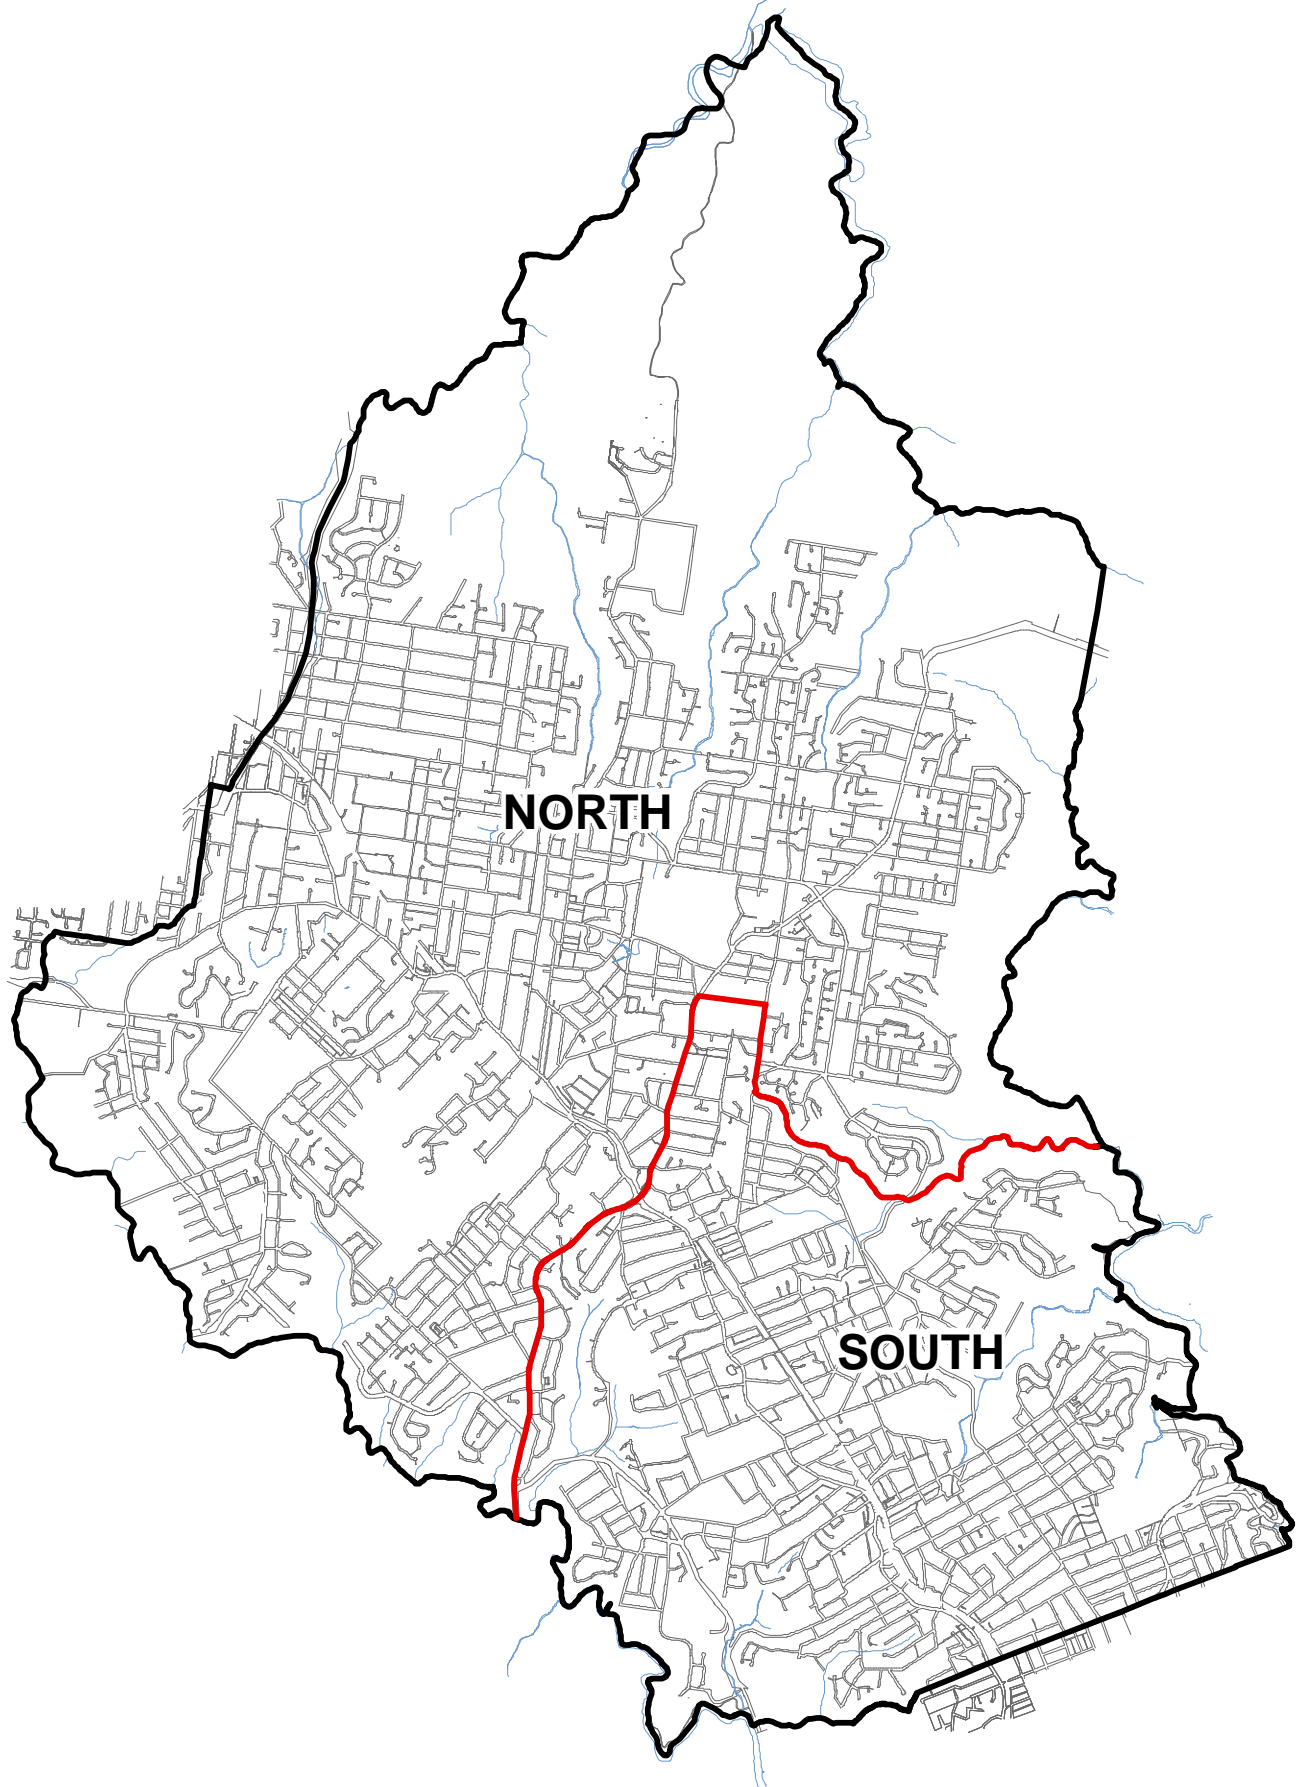

Figure 1.1 - Ku-ring-gai LGA

SCALE: 1:65000

DATE: Oct 26, 2010

Includes the whole Local Government Area of Ku-ring-gai