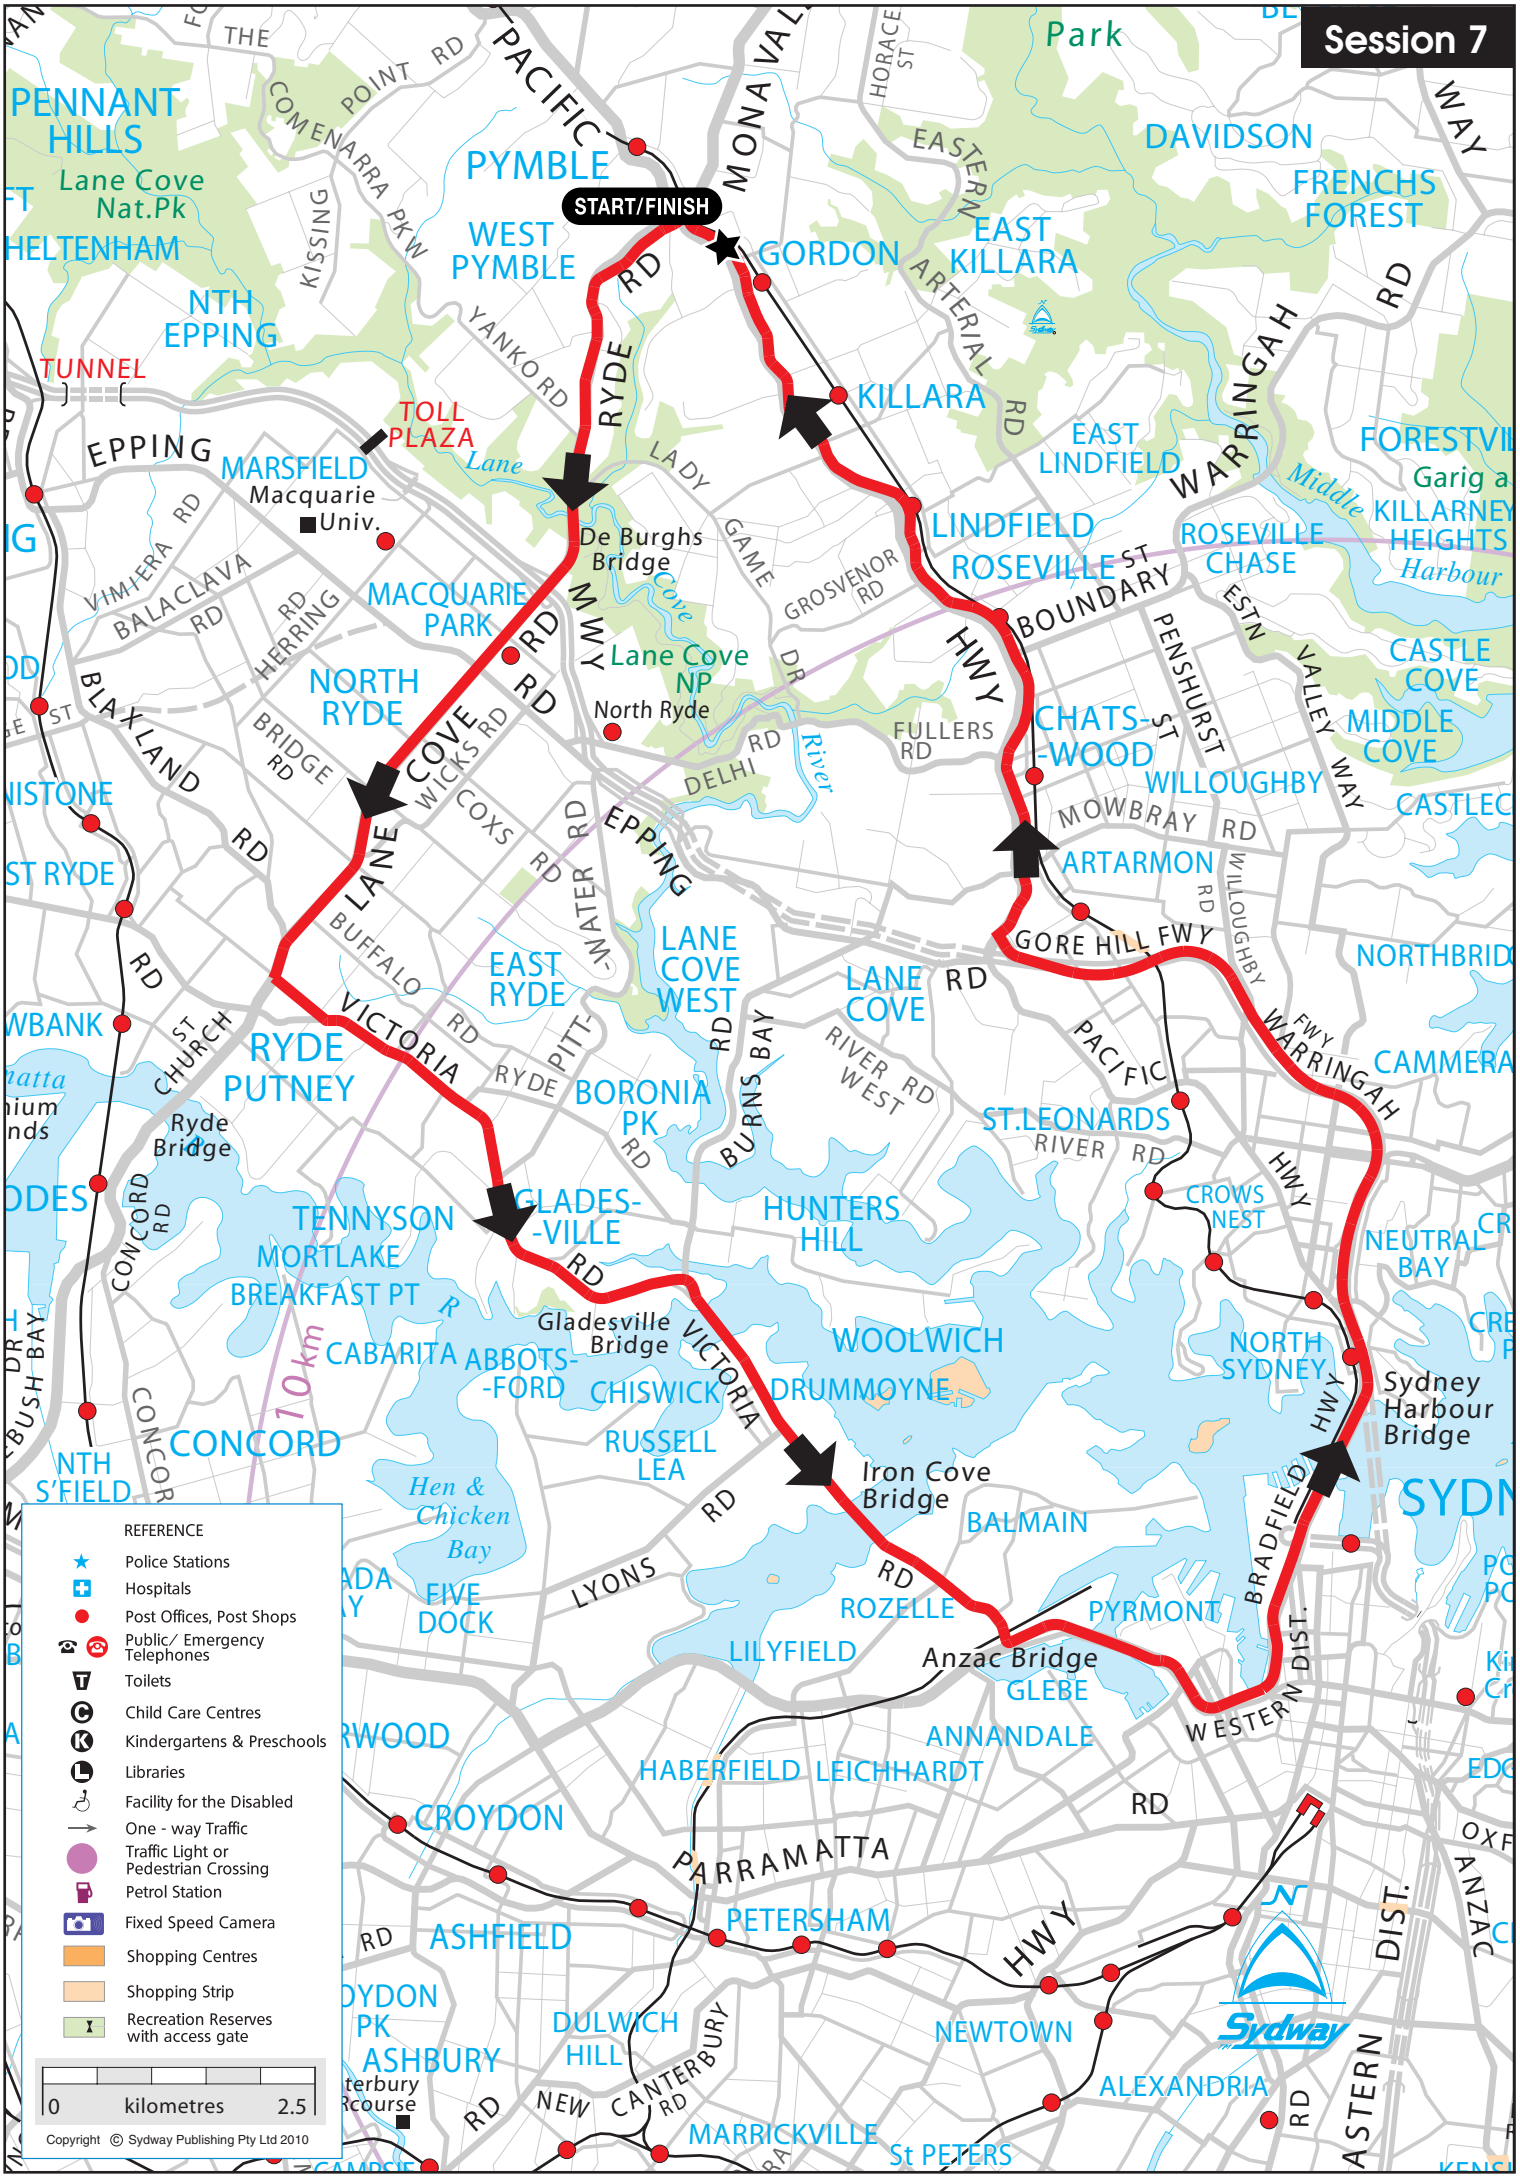

1. REFERENCE
2. Police Stations
   - Hospitals
   - Post Offices, Post Shops
   - Public/Emergency Telephones
   - Toilets
   - Child Care Centres
   - Kindergartens & Preschools
   - Libraries
   - Facility for the Disabled
   - One-way Traffic
   - Traffic Light or Pedestrian Crossing
   - Petrol Station
   - Fixed Speed Camera
   - Shopping Centres
   - Shopping Strip
   - Recreation Reserves with access gate