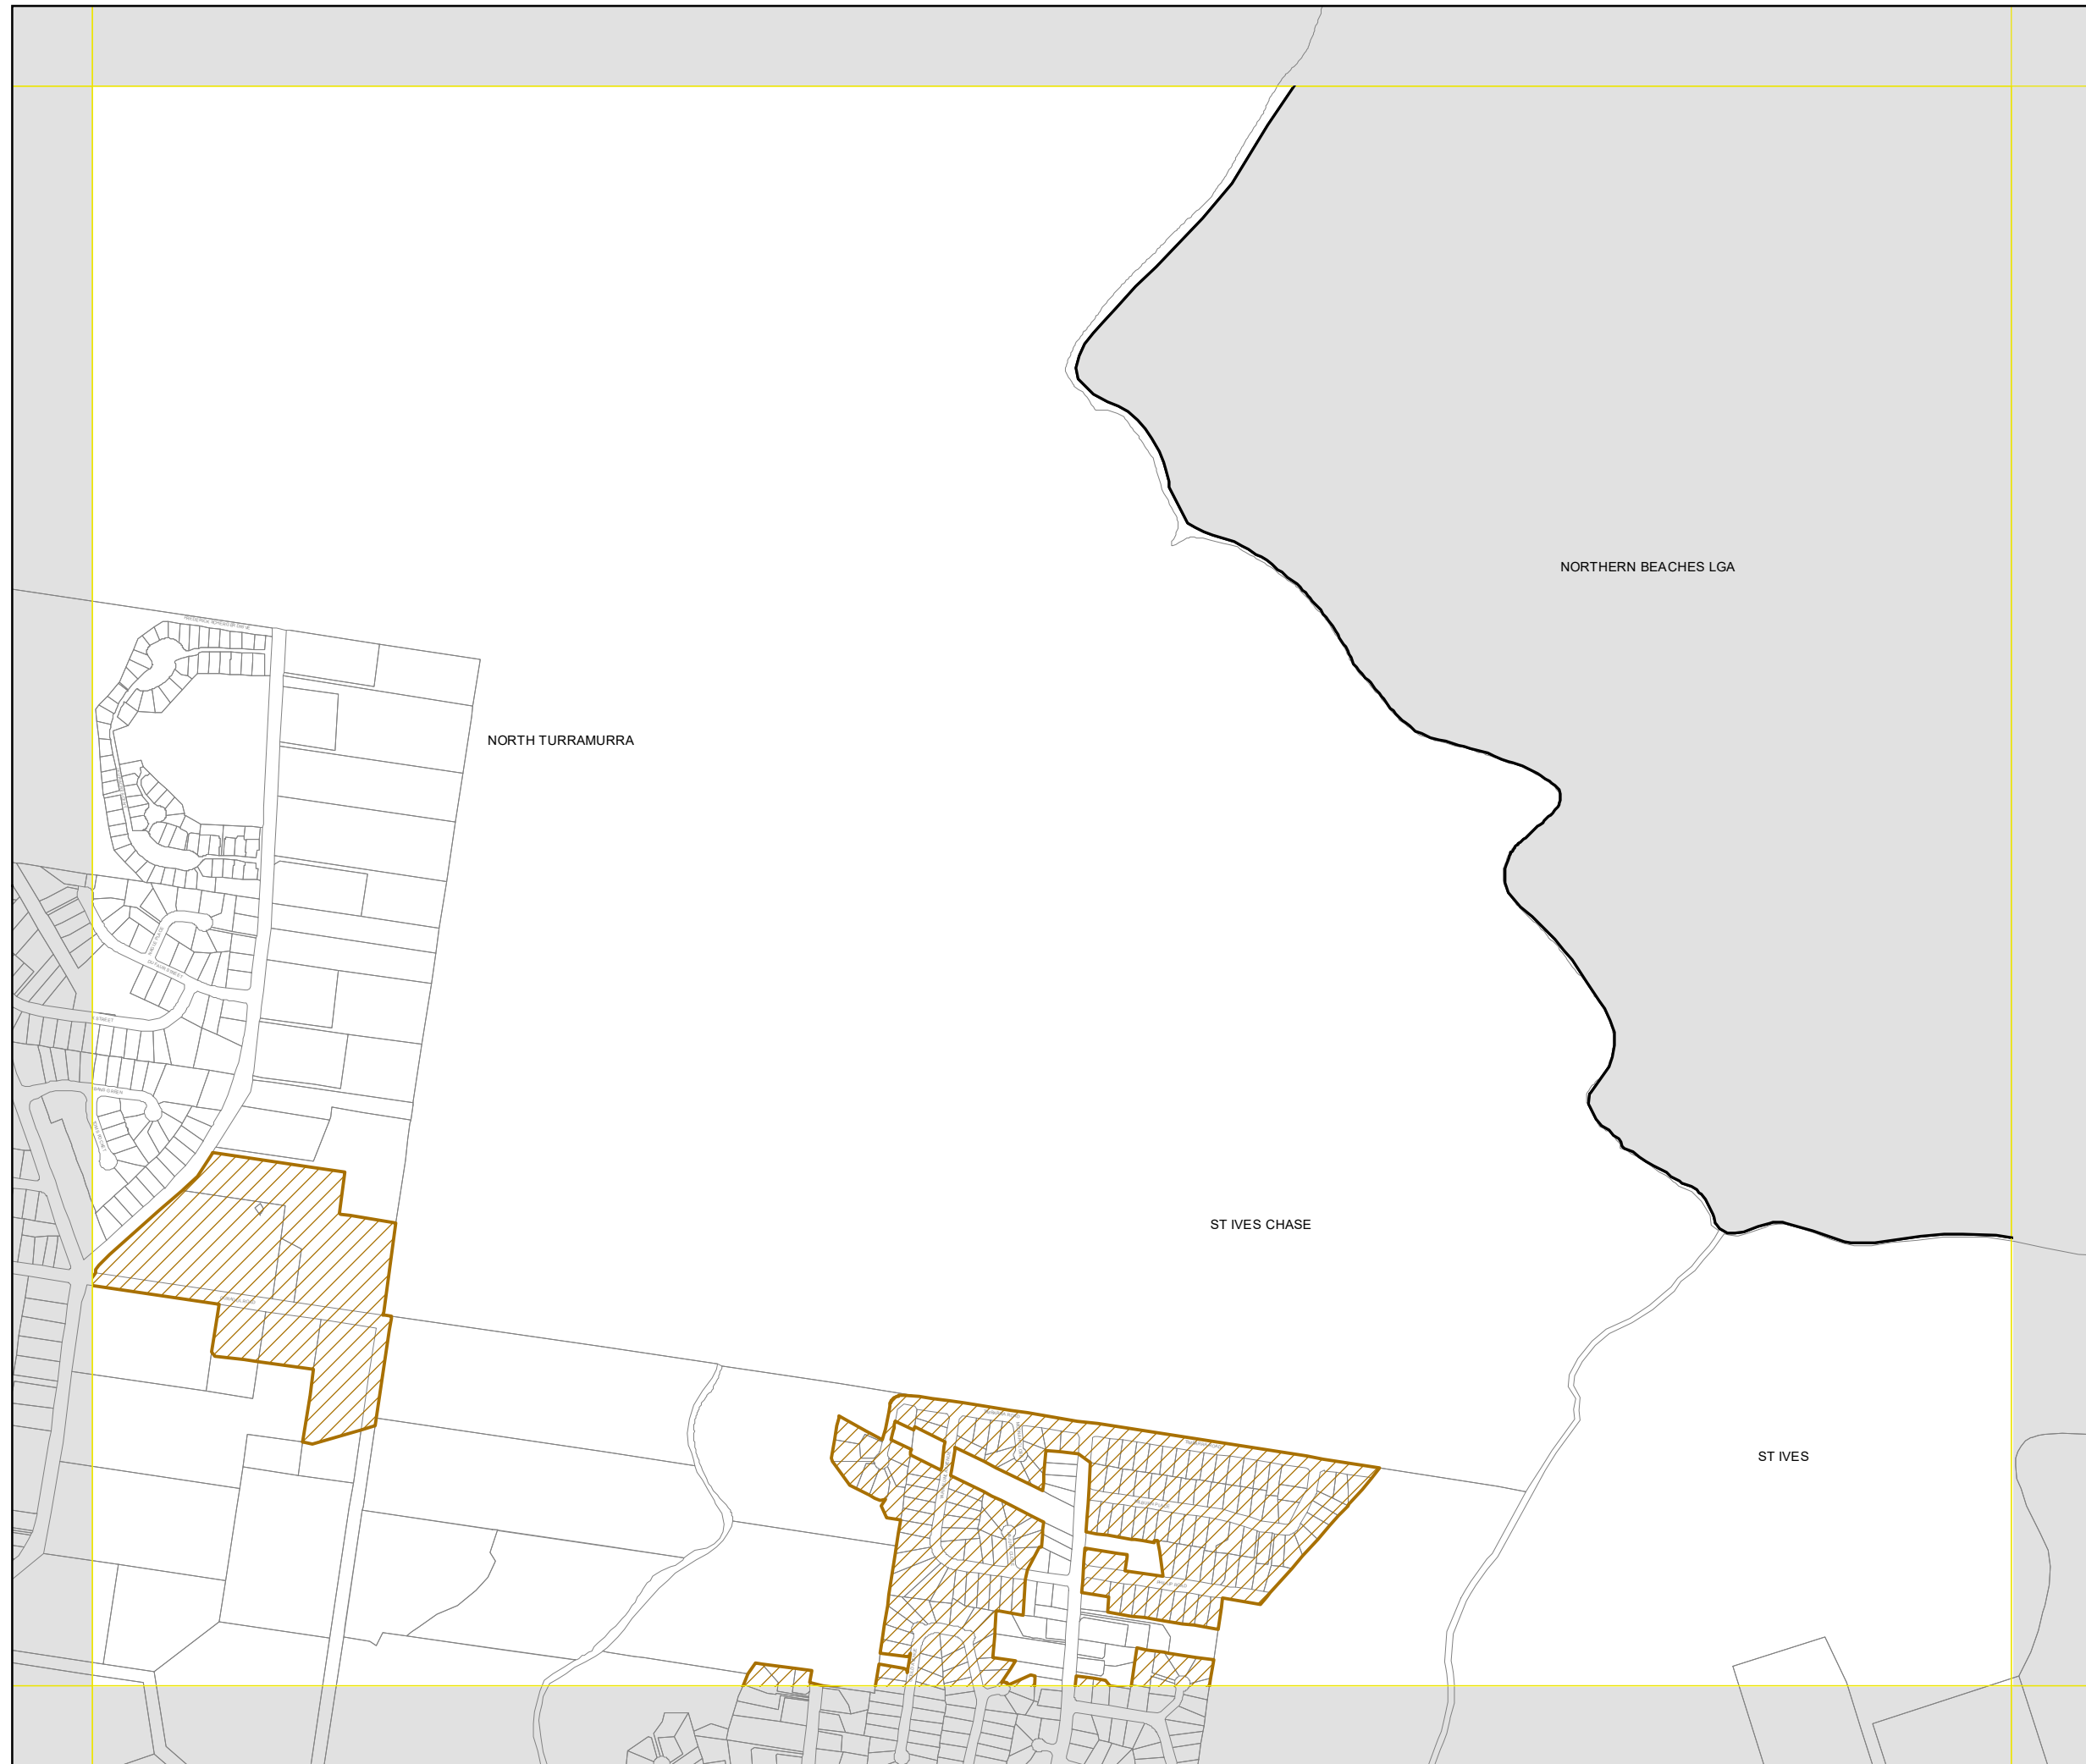

Projection: GDA 1994  
MGA Zone 56

Scale: 1:10,000 @ A3

Map Identification Number: 4500\_COM\_OSD\_011\_010\_20210408