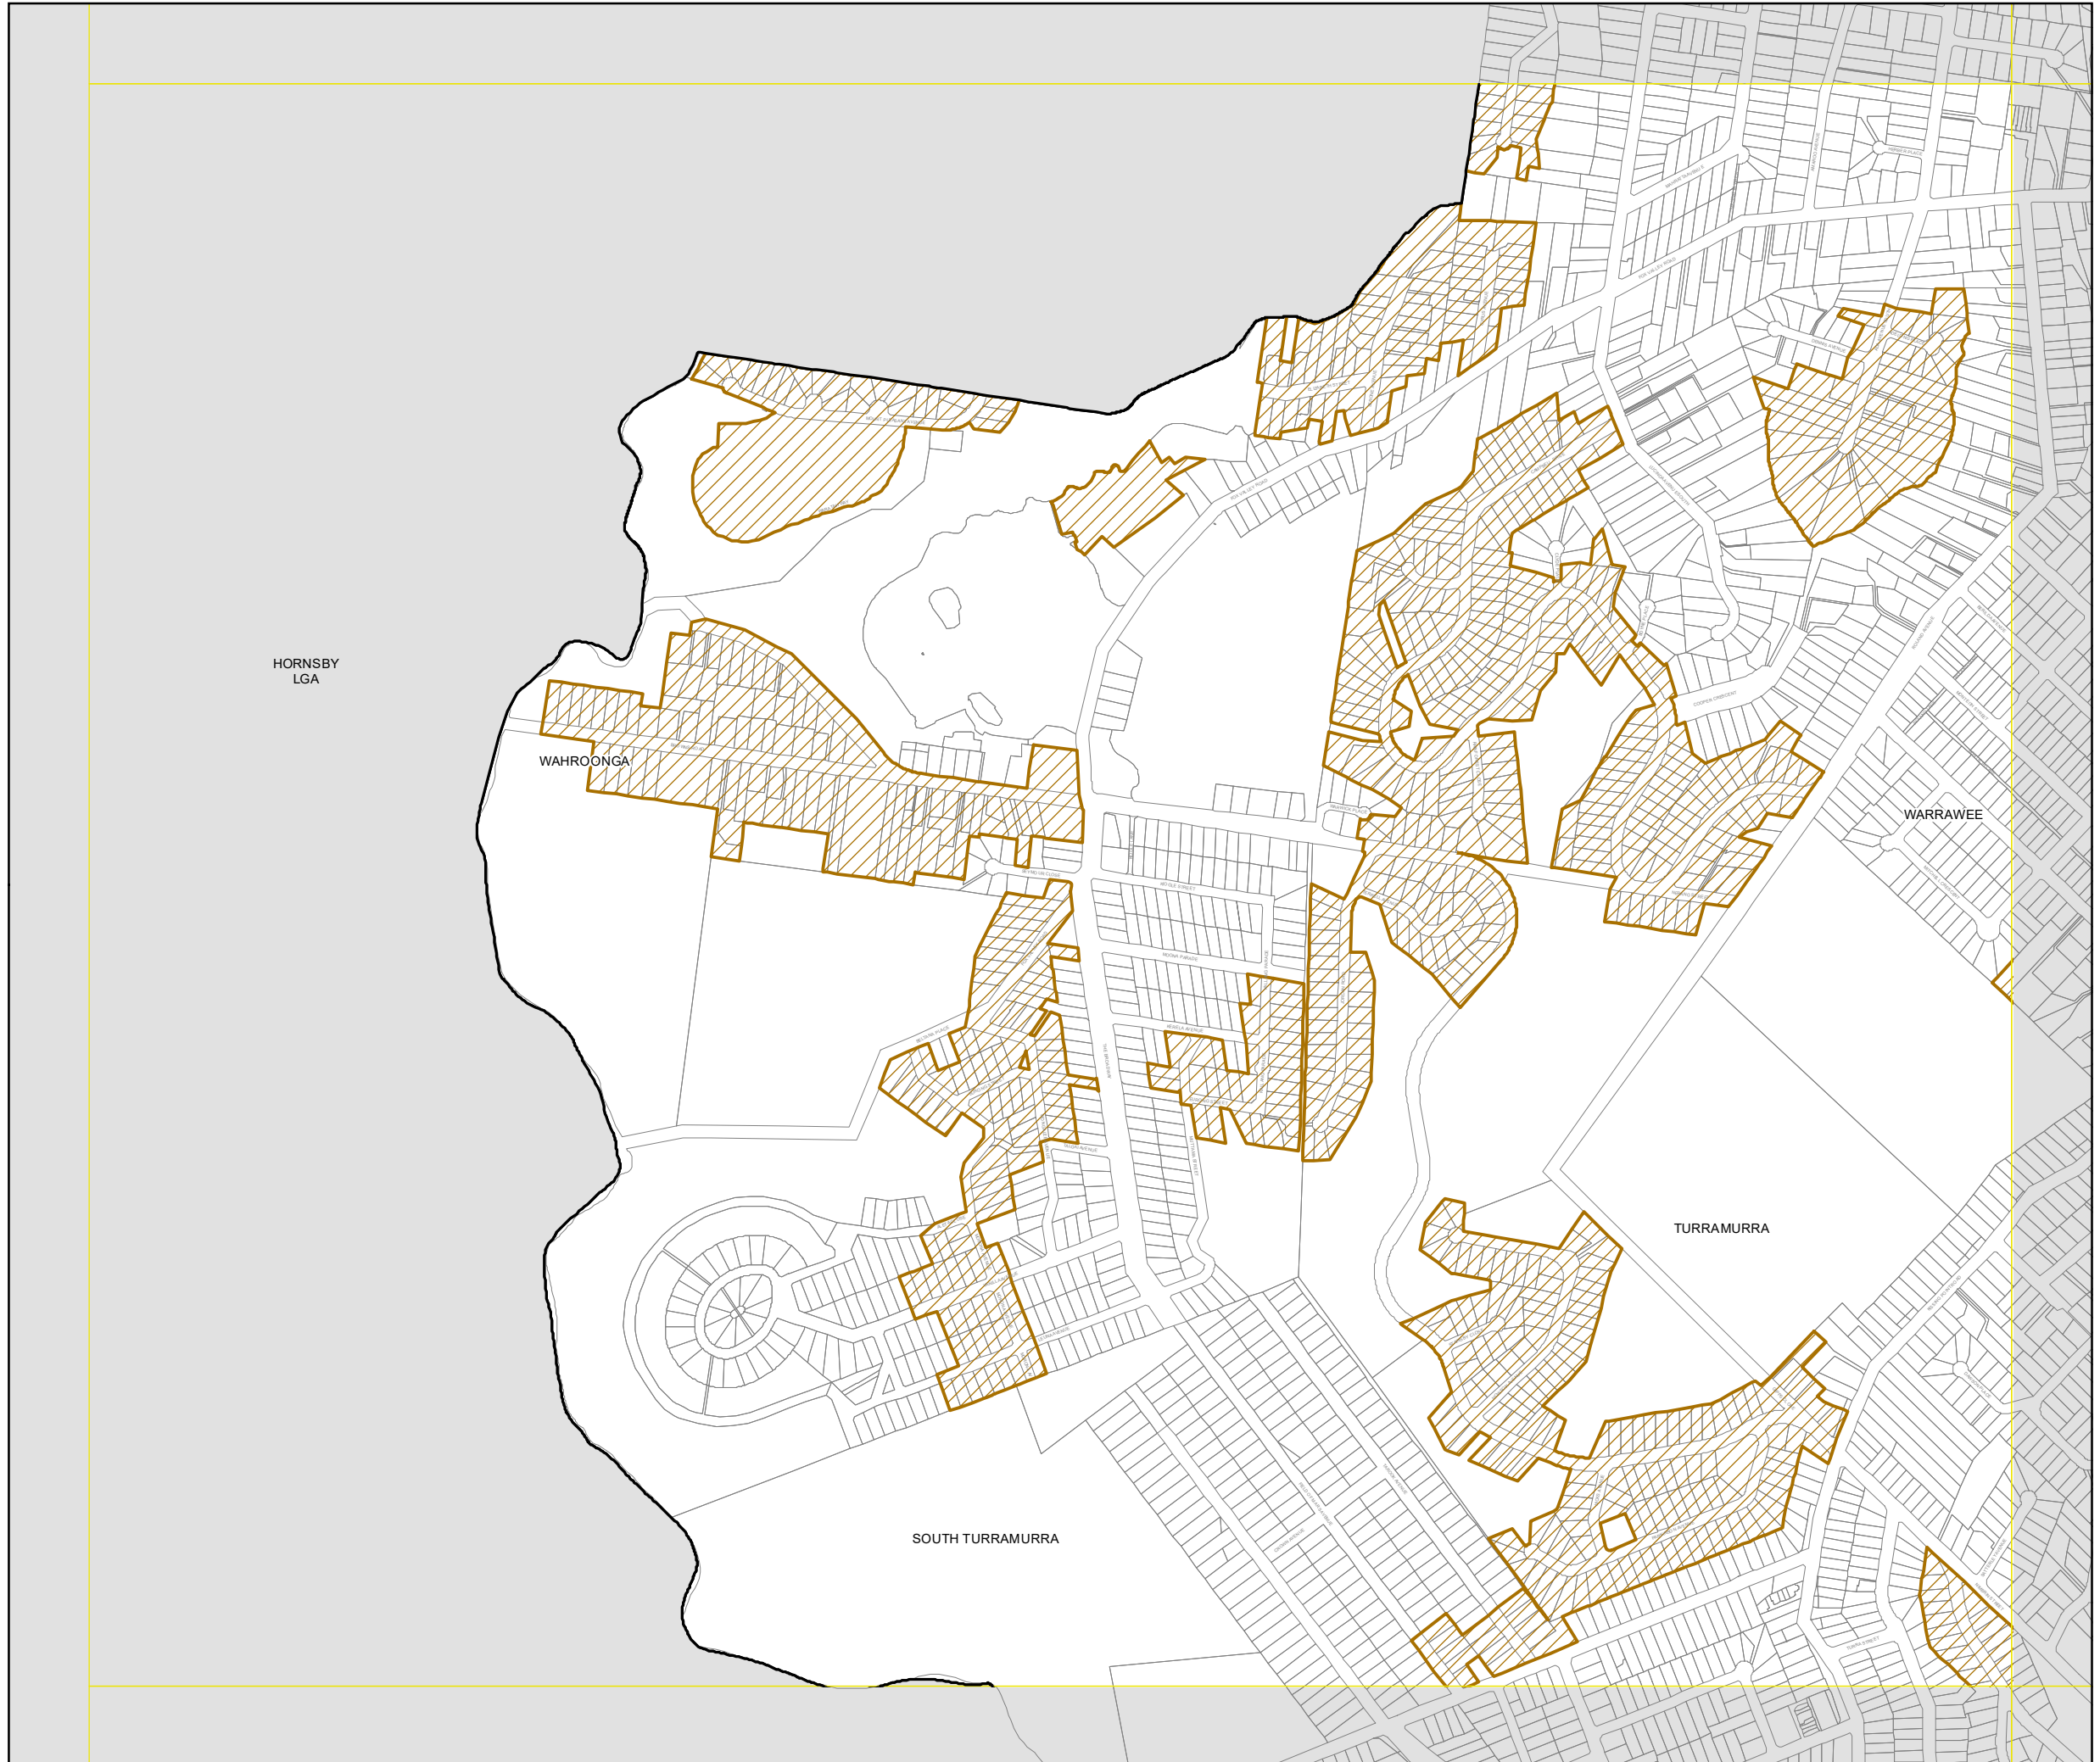

Projection: GDA 1994
MGA Zone 56

Scale: 1:10,000 @ A3

Map Identification Number: 4500_COM_OSD_002_010_20210408