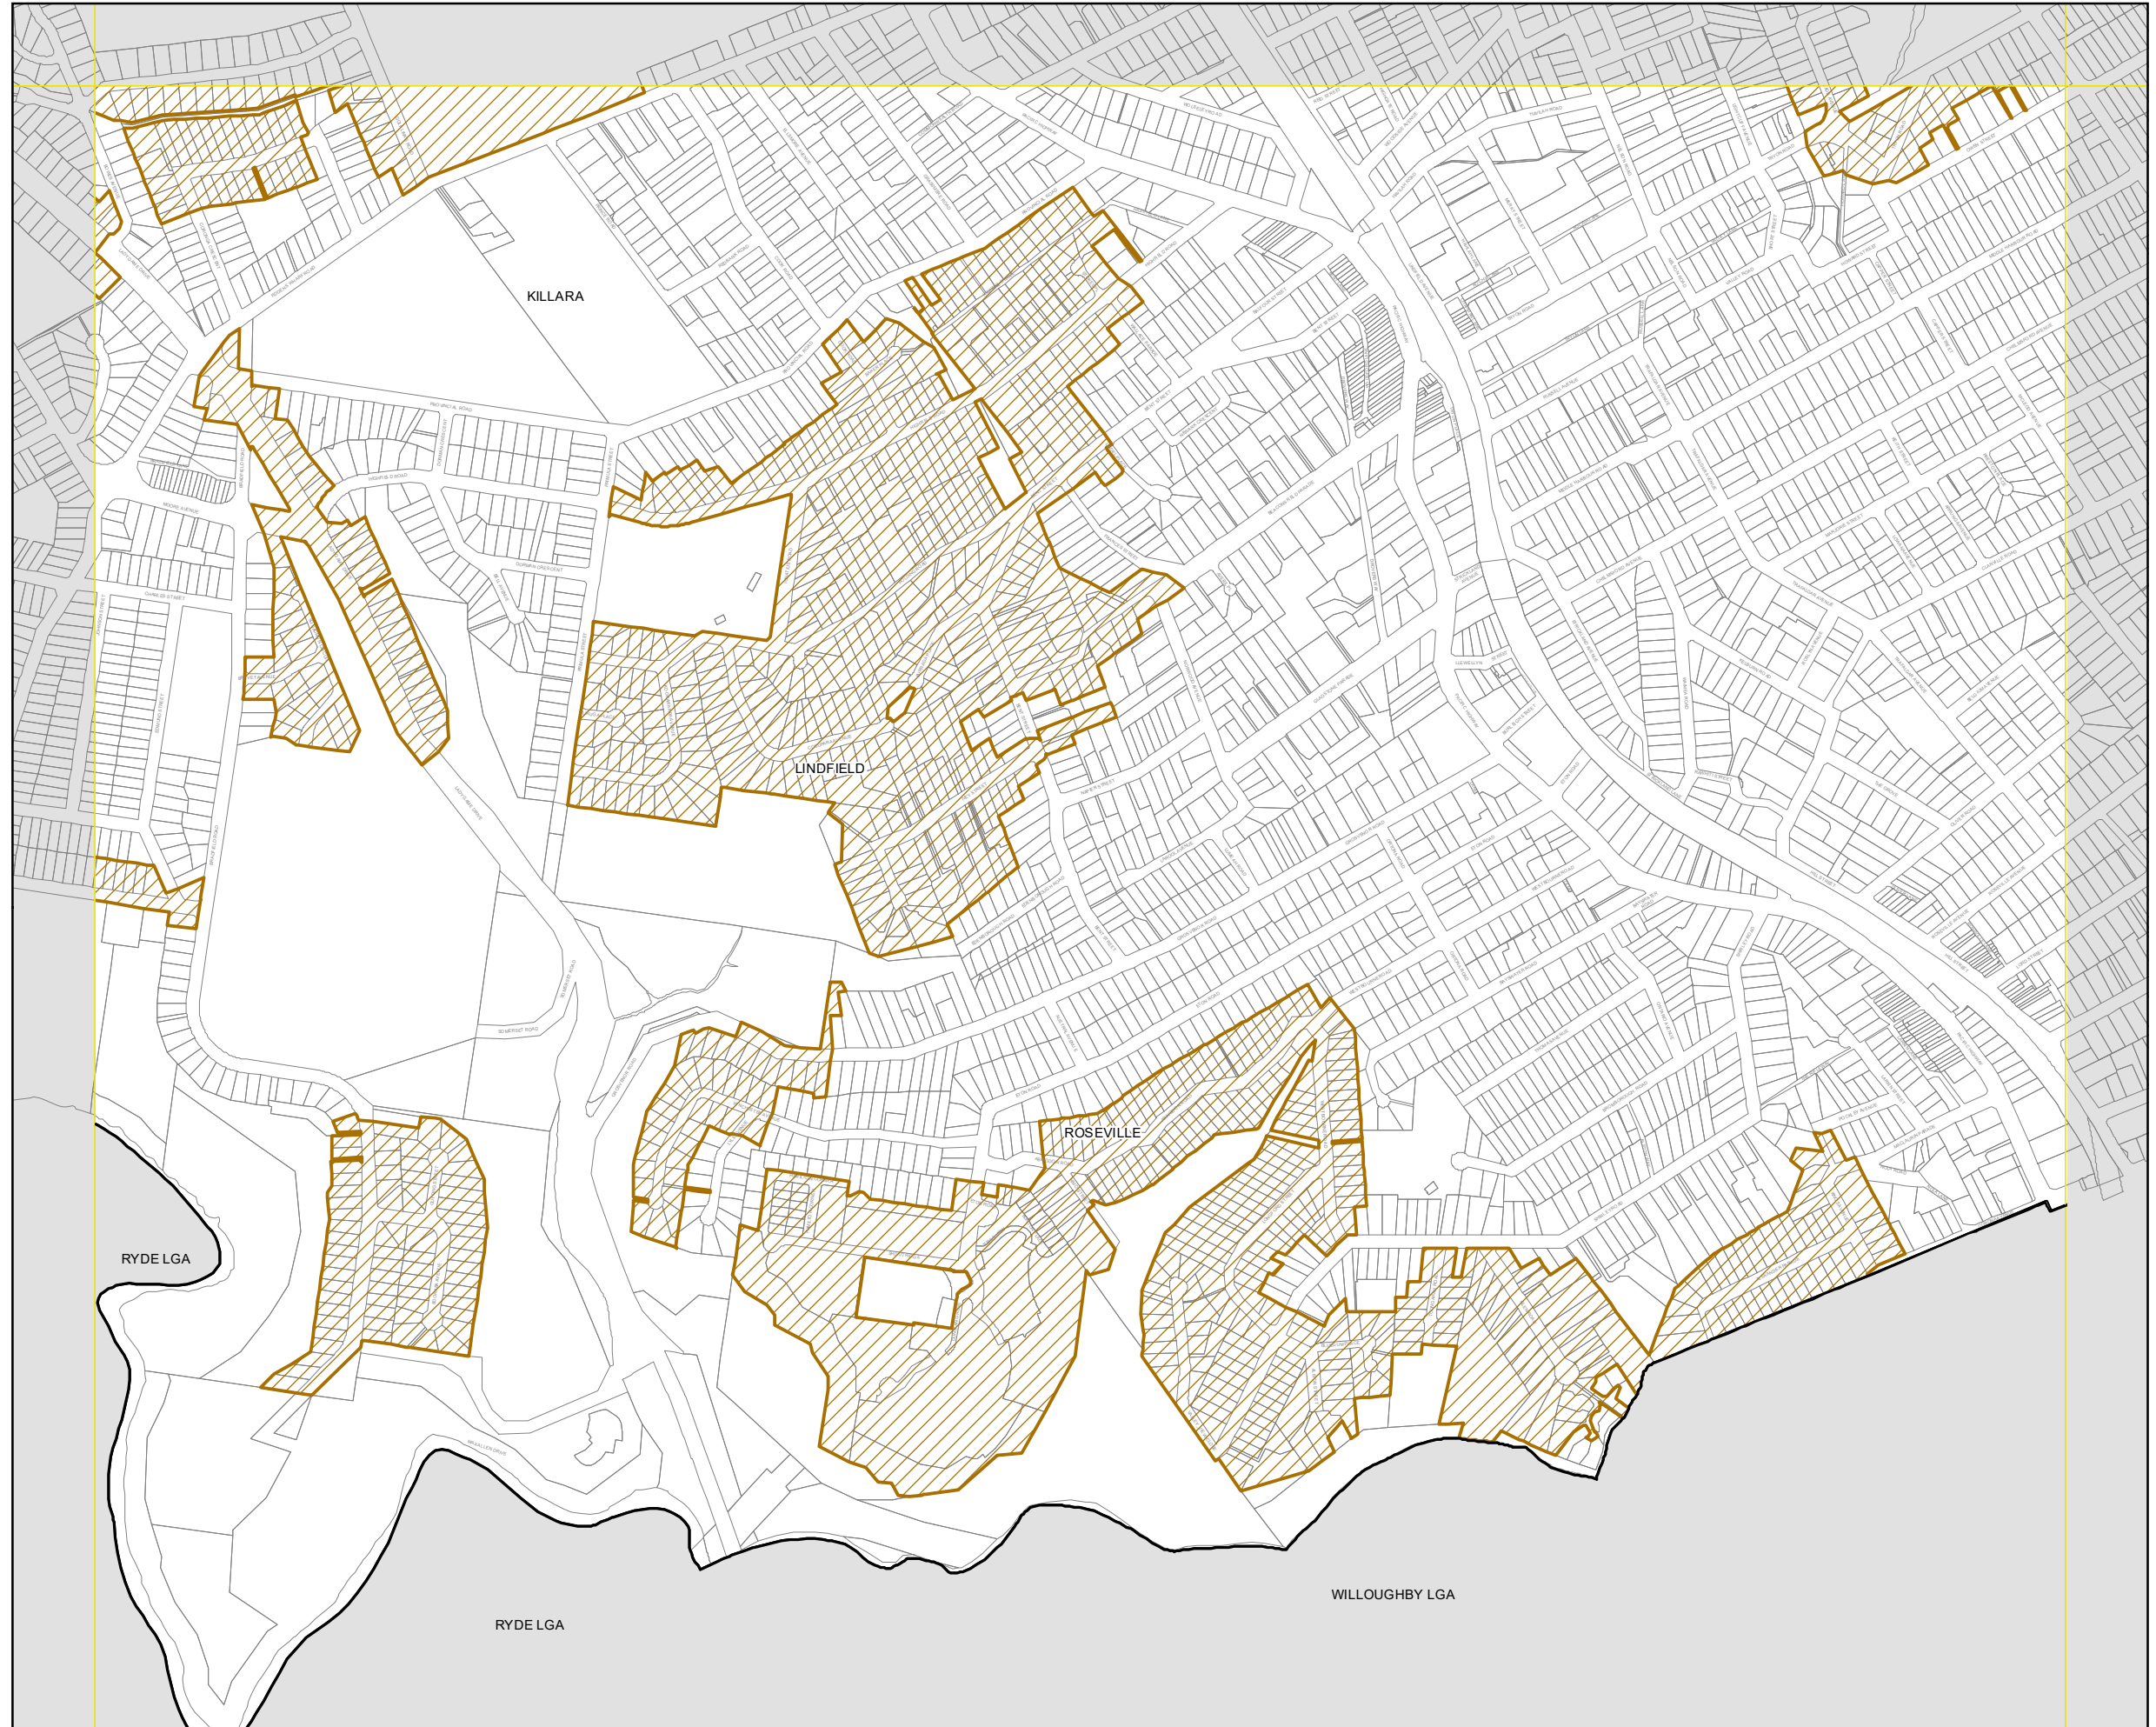

Projection: GDA 1994  
MGA Zone 56

Scale: 1:10,000 @ A3

Map Identification Number: 4500\_COM\_OSD\_015\_010\_20210408