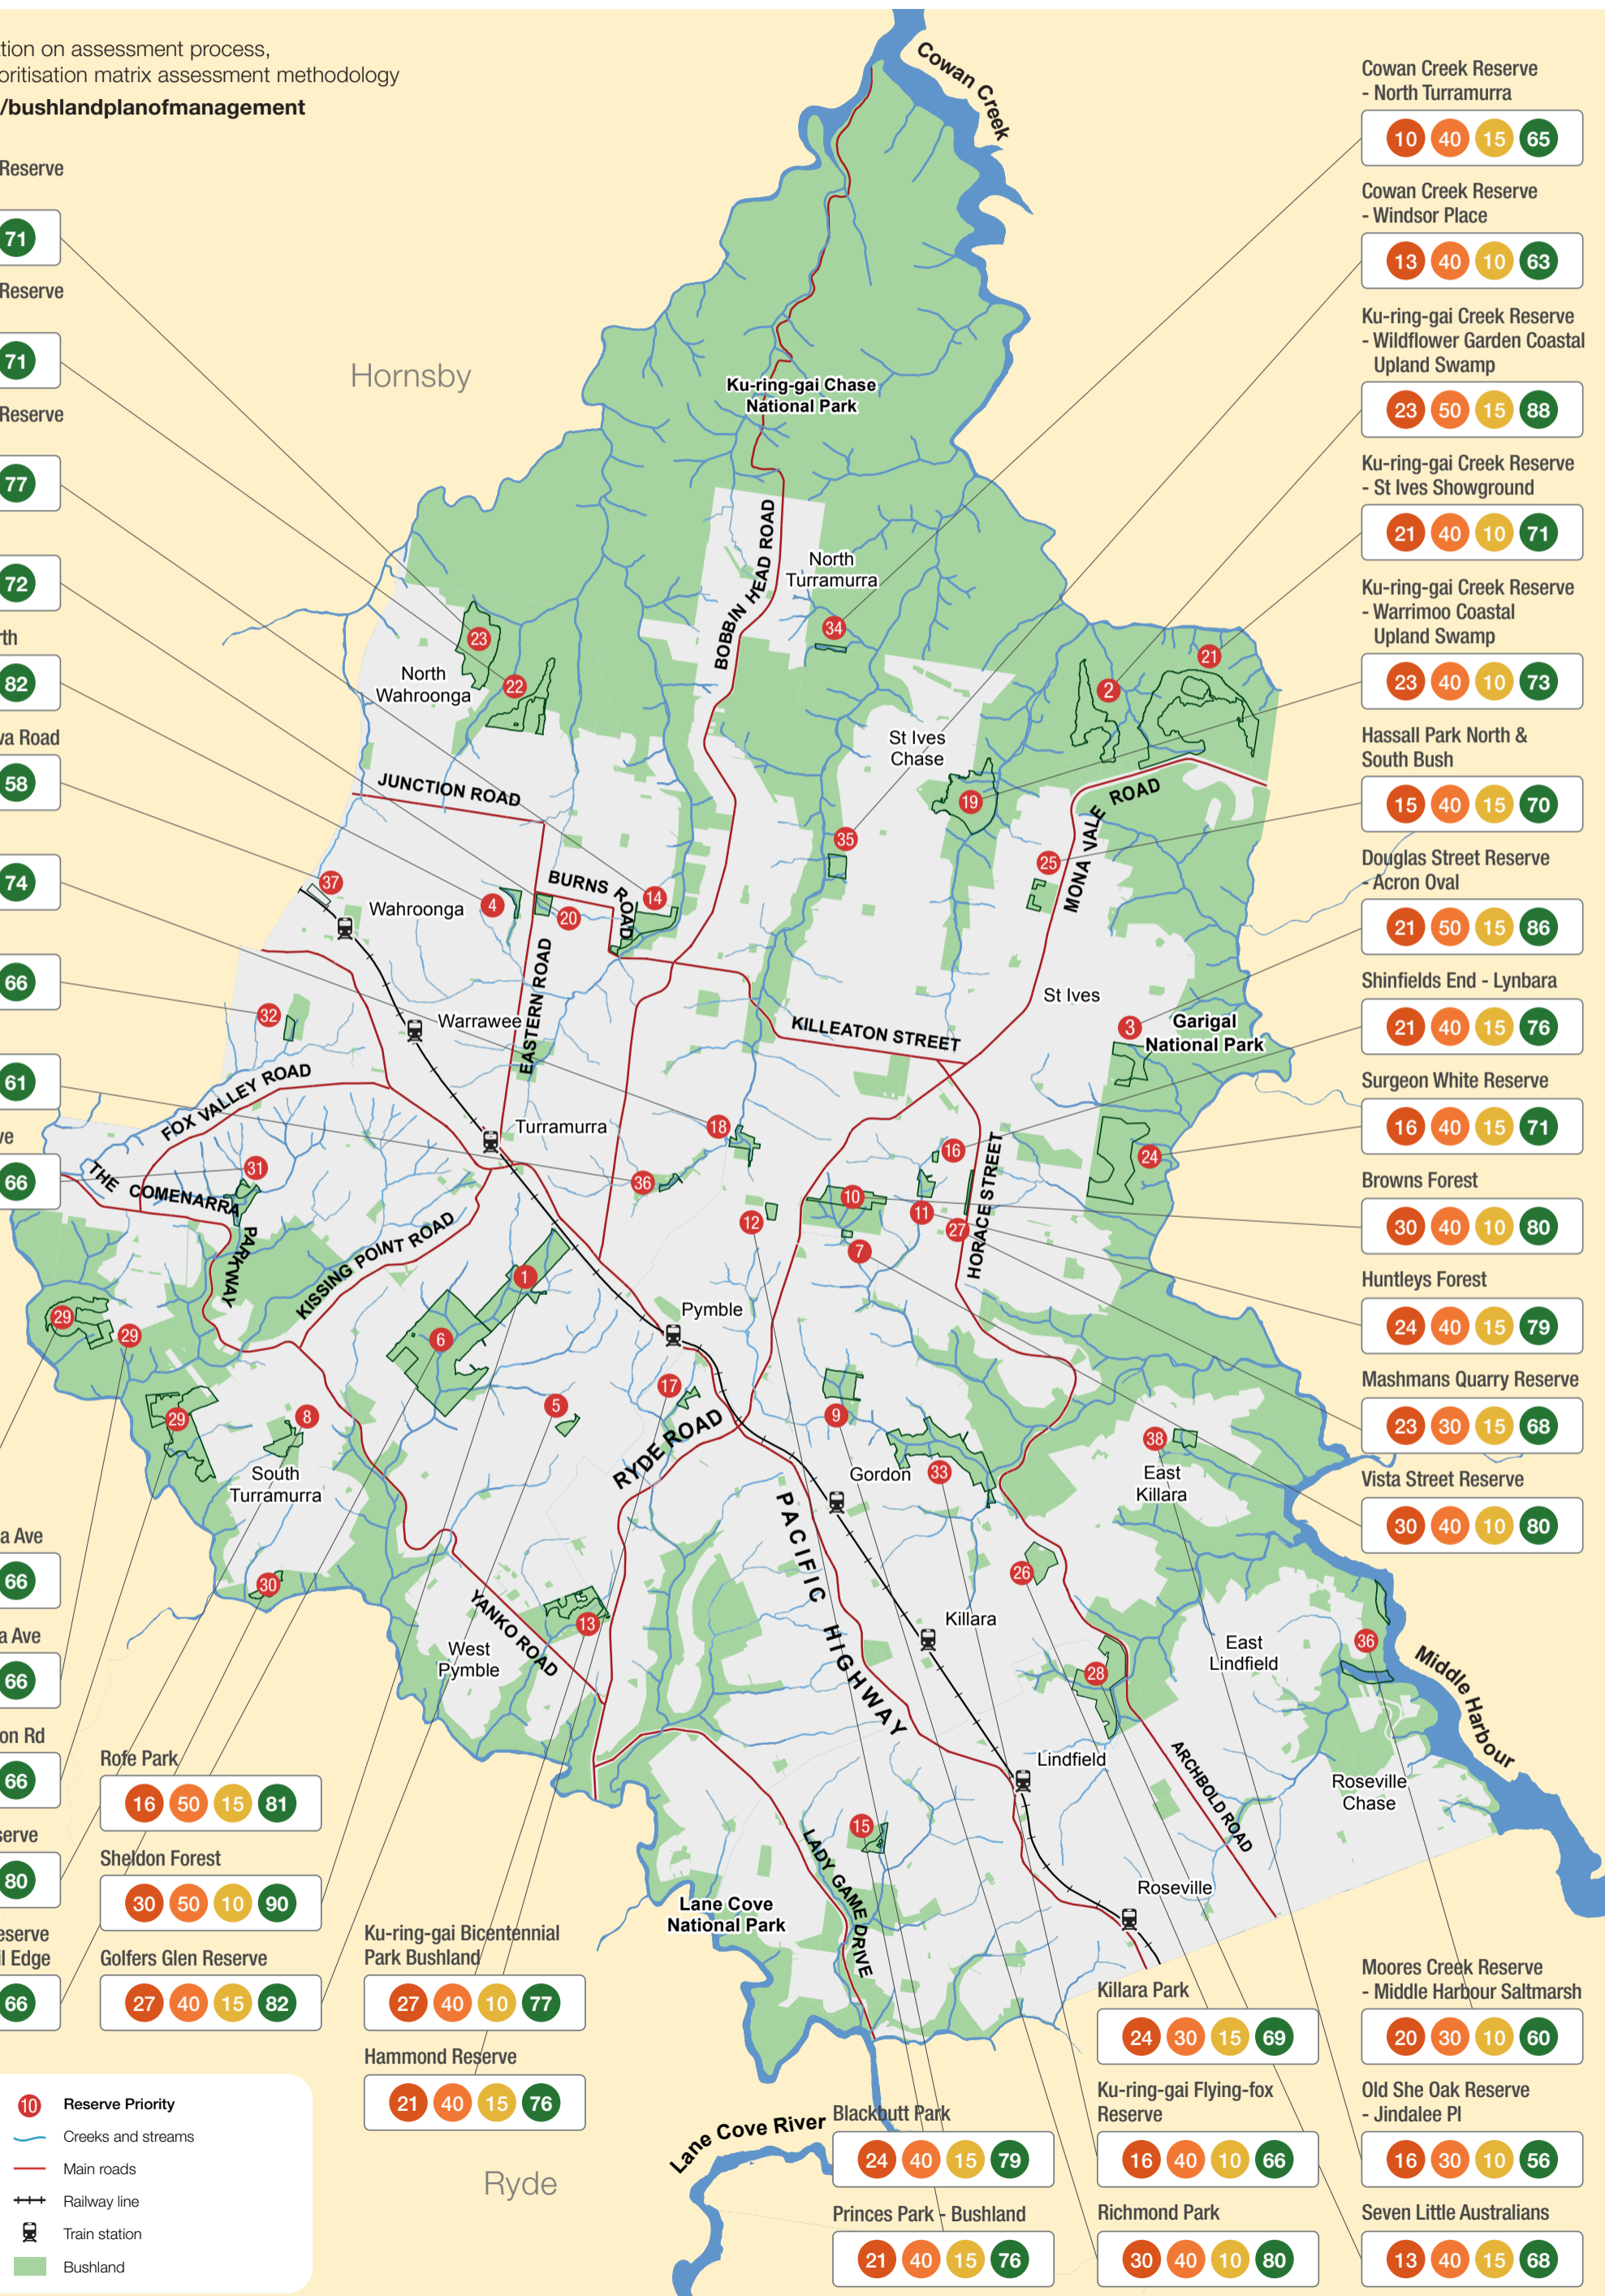

Rofe Park

Sheldon Forest

Golfers Glen Reserve

Ku-ring-gai Bicentennial Park Bushland

Hammond Reserve

N

- Reserve Priority
- Creeks and streams
- Main roads
- Railway line
- Train station
- Bushland

Cowan Creek Reserve - North Turramurra

Hassall Park North & South Bush

Douglas Street Reserve - Acron Oval

Shinfields End - Lynbara

Surgeon White Reserve

Browns Forest

Huntleys Forest

Mashmans Quarry Reserve

Vista Street Reserve

Moore's Creek Reserve - Middle Harbour Saltmarsh

Old She Oak Reserve - Jindalee PI

Seven Little Australians

Richmond Park

Princes Park - Bushland

Blackbutt Park

Ku-ring-gai Flying-fox Reserve

Killara Park

Lane Cove National Park

West Pymble

Wahroonga

North Wahroonga

North Turramurra

St Ives Chase

St Ives

Garigal National Park