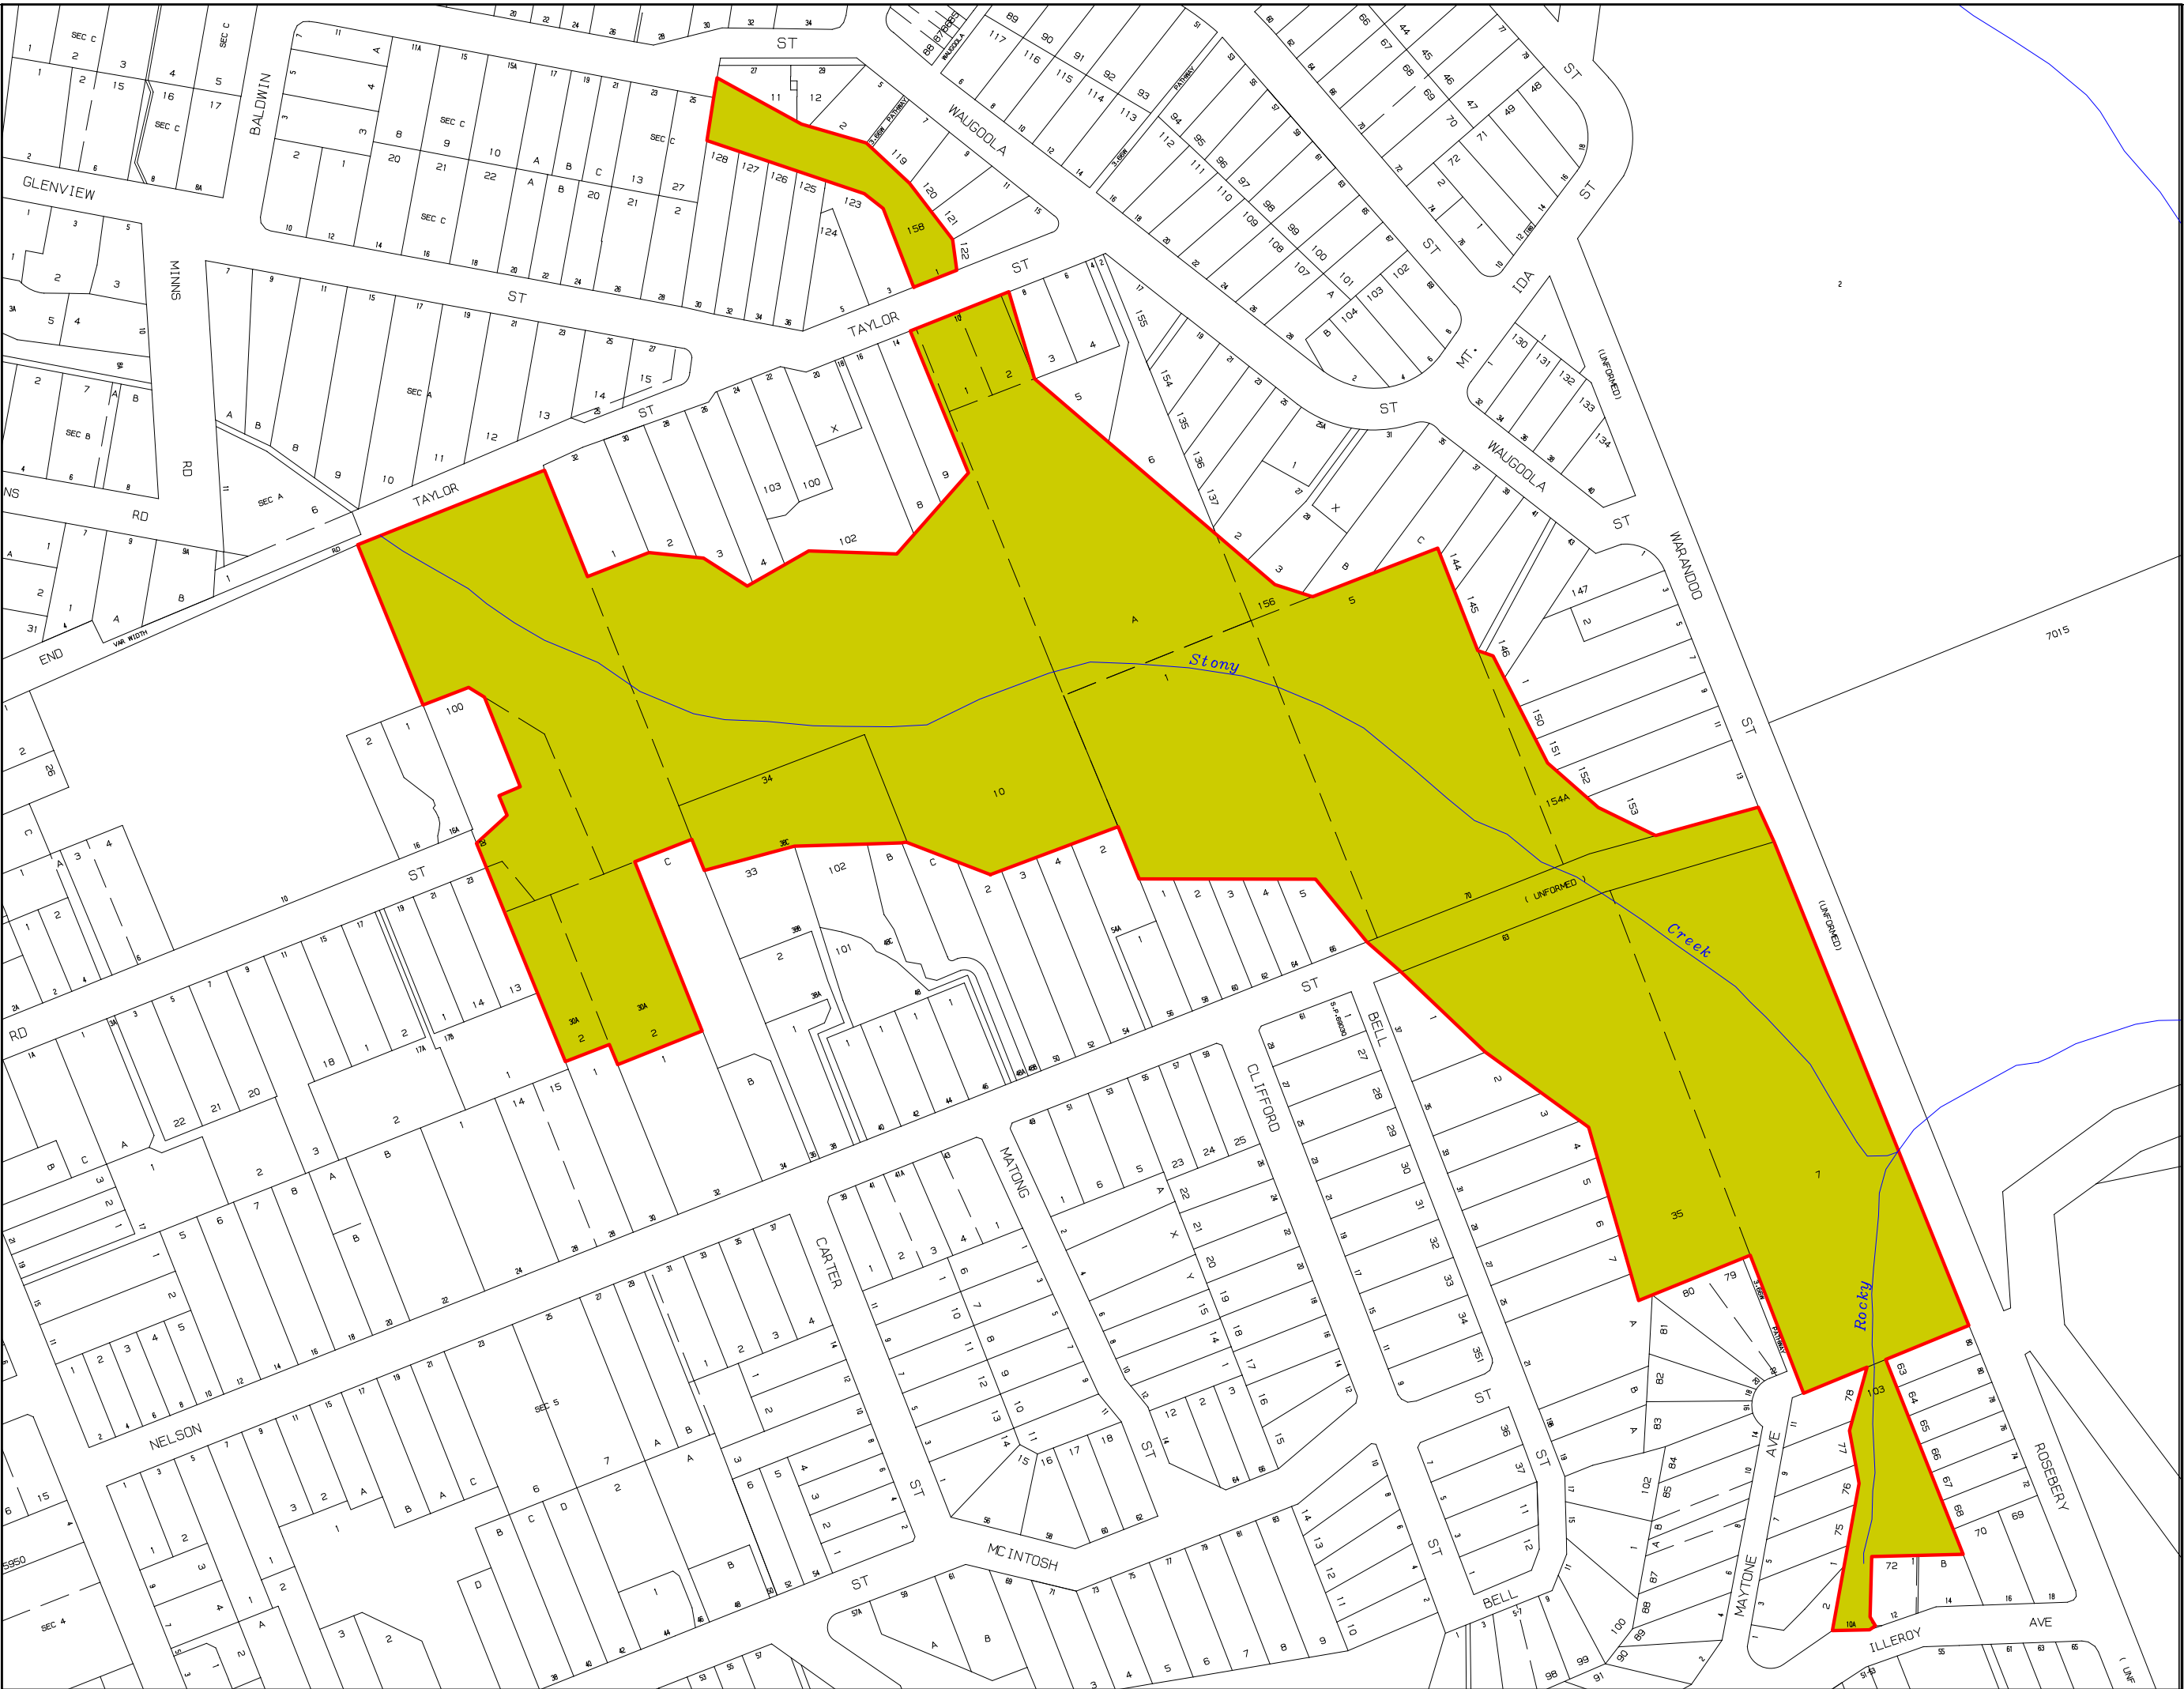

LOCATION SKETCH

SCALE: 1:3000

DATE: 05-06-2009

SUBJECT LAND